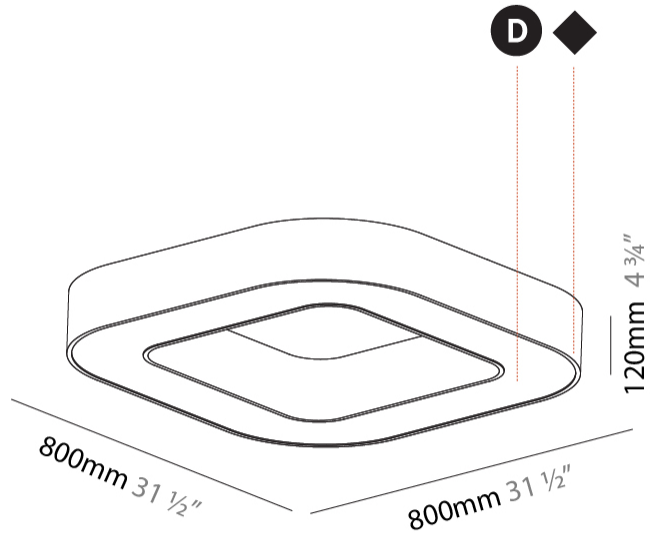

GENERAL

Series: Glorious
Subseries: Glorious Quantum
Brand: Prolicht
Division: Architectural
Mounting Type: Surface
Mounting Location: Ceiling
Subcategory: Ambient

PHYSICAL

Shape: Square
Length (mm): 800
Length (in): 31 1/2
Width (mm): 800
Width (in): 31 1/2
Height (mm): 120
Height (in): 4 3/4
Light Distribution: Direct
Weight (kg): 9.04
Weight (lbs): 19.92
Diffuser: PMMA - Opal or Micro-Prism
Fixture Finish: SSR / BKV / CWI / CRY / HAB / LAG / UFT / ITA / RUA / RUR / MIC / FTG / MYG / TWT / LOD / PUS / FRO / FUP / KIA / POP / BLS / SPG / MEY / GOH / GUM / CHC / COM / ABZ / JAG / OBR / MOS / ROR
Fixture Material: Aluminum

ELECTRICAL

Lamp Type: LED (Zhaga Standard)
Input Wattage (W): 40
Total Output Wattage (W): 32 / 25.6 (3500K)
Dimming: Non-Dimming / Phase Dimming (120Vac only) / 0-10V Dimming
Driver Included: Yes
Driver Location: Integrated
Driver Type: Constant Current - 120 / 277Vac
Driver Class: Class 2
Input Voltage (V): 120 - 277
Constant Current (MA): 350 / 800 (3500K)

LED

Color Temperature (°K): 3000 / 3500 / 4000
Max. Delivered Lumen (lm): 3690 / 3822 / 3900
CRI: >80 CRI
Efficiency (%): 65
Lamp Life (hrs): 50000

OPTICAL

RATINGS AND CERTIFICATIONS

Certified By: Certified for North American Standards
IP rating: IP20