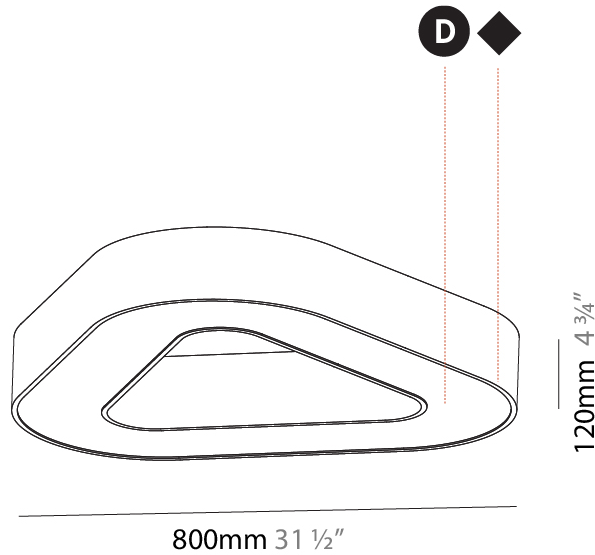

GENERAL

Series: Glorious
Subseries: Glorious Victory
Brand: Prolicht
Division: Architectural
Mounting Type: Surface
Mounting Location: Ceiling
Subcategory: Ambient

PHYSICAL

Shape: Abstract
Length (mm): 800
Length (in): 31 ½
Width (mm): 800
Width (in): 31 ½
Height (mm): 120
Height (in): 4 ¾
Light Distribution: Direct
Weight (kg): 7.67
Weight (lbs): 16.91
Diffuser: PMMA - Opal or Micro-Prism
Fixture Finish: SSR / BKV / CWI / CRY / HAB / LAG / UFT / ITA / RUA / RUR / MIC / FTG / MYG / TWT / LOD / PUS / FRO / FUP / KIA / POP / BLS / SPG / MEY / GOH / GUM / CHC / COM / ABZ / JAG / OBR / MOS / ROR
Fixture Material: Aluminum

ELECTRICAL

Lamp Type: LED (Zhaga Standard)
Input Wattage (W): 30
Total Output Wattage (W): 24 / 19.2 (3500K)
Dimming: Non-Dimming / Phase Dimming (120Vac only) / 0-10V Dimming
Driver Included: Yes
Driver Location: Integrated
Driver Type: Constant Current - 120 / 277Vac
Driver Class: Class 2
Input Voltage (V): 120 - 277
Constant Current (MA): 350 / 600 (3500K)

LED

Color Temperature (°K): 3000 / 3500 / 4000
Max. Delivered Lumen (lm): 2770 / 2862 / 2920
CRI: >80 CRI
Efficiency (%): 65
Lamp Life (hrs): 50000

OPTICAL

RATINGS AND CERTIFICATIONS

Certified By: Certified for North American Standards
IP rating: IP20