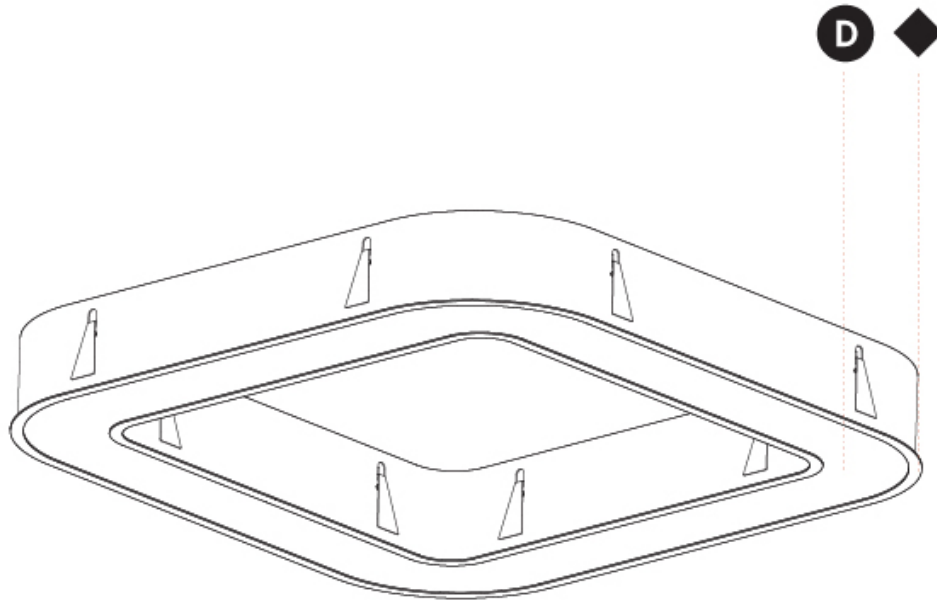

GLORIOUS QUANTUM SURFACE

A32953-

PROJECT	_____
TYPE	_____
SPECIFIER	_____
QUANTITY	_____
DATE	_____